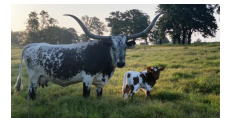

Chopstick

J.R. GRAND SLAM

LLL ROSEMARY

PPF Gun Maker

Lady Dixie

Santana Chex

HR ARABIAN NIGHTS

<http://www.hiredhandsoftware.com>