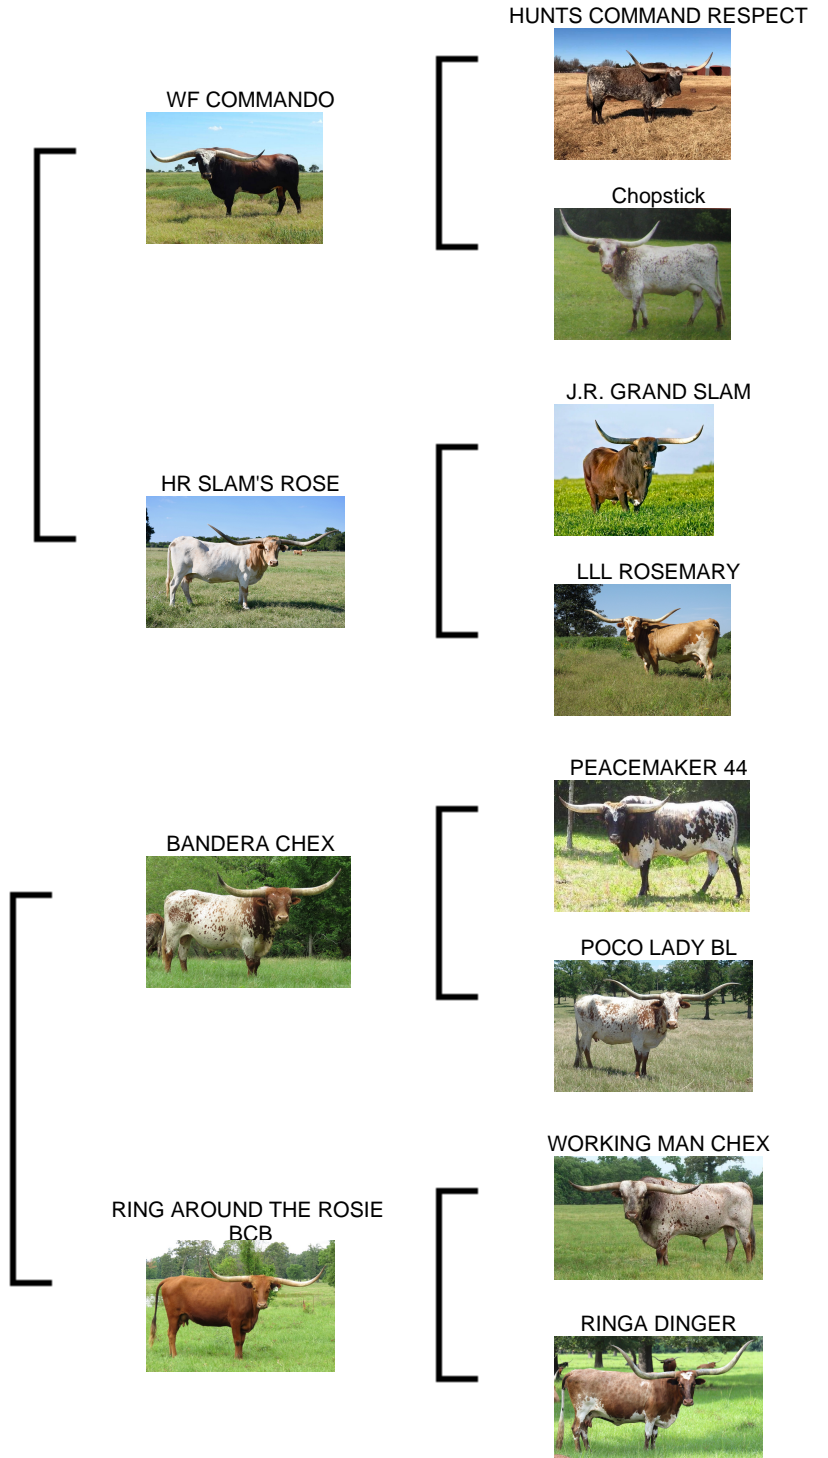

# LR Lucy 91

**Date of Birth:** 04/22/2019  
**Registration 1:** CTI322753  
**Sale Price:** \$  
**Breeder:** Lucas Ranch  
**Owner:** Buxton Longhorns

Courtesy of Buxton Longhorns

Lucy is sired by Rebel HR and has a pedigree that includes Bandera Chex, Peacemaker and Rosemary. She's got a beautiful feminine face with great conformation. While at Buxton longhorns she's produced two heifers with fantastic conformation.

TTT: 74.2500 on 06/03/2024

LR Lucy 91

REBEL HR

Rosie Bandita BCB

WF COMMANDO

HR SLAM'S ROSE

BANDERA CHEX

RING AROUND THE ROSIE BCB

HUNTS COMMAND RESPECT

Chopstick

J.R. GRAND SLAM

LLL ROSEMARY

PEACEMAKER 44

POCO LADY BL

WORKING MAN CHEX

RINGA DINGER