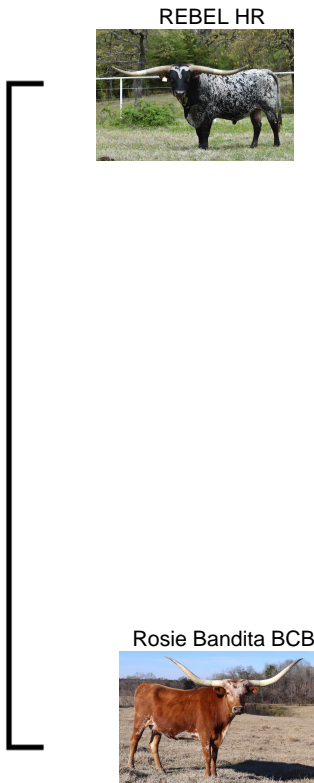

# LR Lucy 91

**Date of Birth:** 04/22/2019  
**Registration 1:** CTI322753  
**Sale Price:** \$  
**Breeder:** Lucas Ranch  
**Owner:** Buxton Longhorns

Courtesy of Buxton Longhorns

Lucy is sired by Rebel HR and has a pedigree that includes Bandera Chex, Peacemaker and Rosemary. She's got a beautiful feminine face with great conformation. While at Buxton longhorns she's produced two heifers with fantastic conformation.

TTT: 74.2500 on 06/03/2024

LR Lucy 91

REBEL HR

Rosie Bandita BCB

WF COMMANDO

HR SLAM'S ROSE

BANDERA CHEX

RING AROUND THE ROSIE BCB