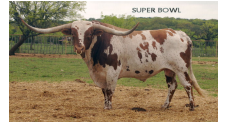

M.C. BEVERLY

Date of Birth: 07/01/2017
Registration 1: CI312509
Breeder: Brian and Mary Stahl
Owner: Brian and Mary Stahl

Total Horn: 93.9375 on 10/02/2020
TTT: 82.5000 on 11/25/2022
Composite: 204.6875 on 10/02/2020

M.C. BAILEY

J.R. OPUS

<http://www.hiredhandsoftware.com>