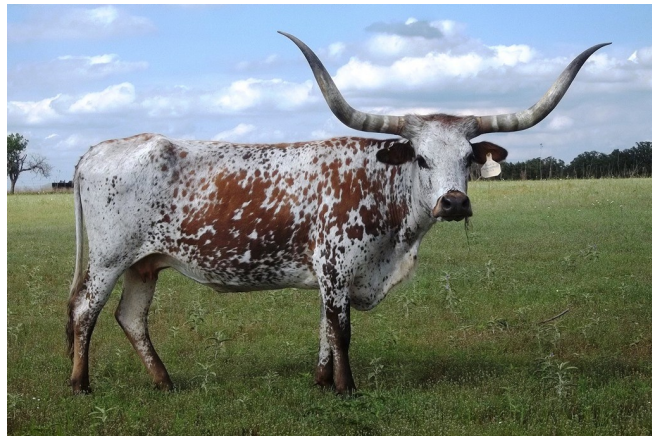

BLUE MOUNTAIN LILLY

Date of Birth: 07/15/2004
Registration 1: C229449
Breeder: Aubrey Herring
Owner: Arrowhead Cattle Company

Courtesy of ARROWHEAD CATTLE COMPANY

Beautiful color isn't the only thing this breathe taking cow has to offer. She gives her all to raise a quality calf. Looking forward with the next generation she is easy to work with.

ACE'S MOJO

FM GRAVES 102

DODE'S BOY

Classic Slippers

NO DOUBLE

OT SUPERIOR'S DROOPY

Cross Over

1-N-Red