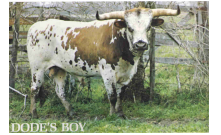

Classic Slippers