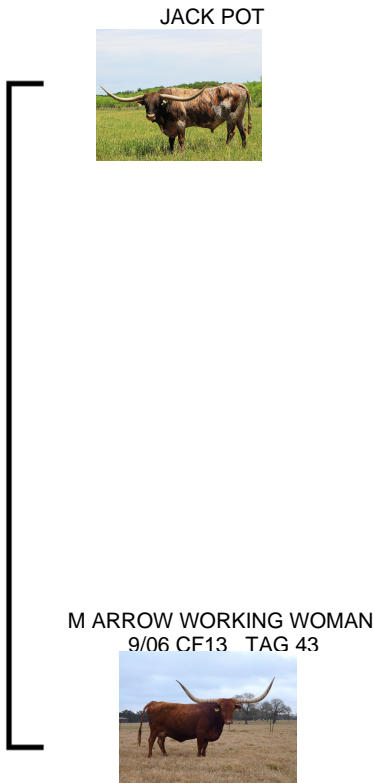

**WORKING PRECOUS**

**Date of Birth:** 07/01/2014  
**Registration 1:** CI292929  
**Breeder:** JOHN & URSULA ALLEN  
**Owner:** MICHAEL & ELIZABETH FRITZ

Courtesy of Fritz Longhorns

Consistent producer that has given us four beautiful heifers in a row. Exposed to Happy 9 for a spring 2022 calf.

**TTT:** 82.3750 on 03/11/2023  
**Composite:** 82.3750 on 03/11/2023

WORKING PRECOUS

JACK POT

M ARROW WORKING WOMAN  
 9/06 CF13 TAG 43

WS JAMAKIZM

DANCER

CK Super Dixie

L EASY WOMAN