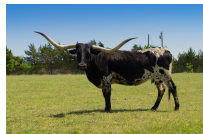

## ELEMENTARY FTZ

**Date of Birth:** 02/10/2019  
**Registration 1:** UCI319984  
**Breeder:** RON & BARBARA MARQUESS  
**Owner:** MICHAEL & ELIZABETH FRITZ

Courtesy of Fritz Longhorns

Elementary FTZ comes from a powerful maternal line featuring total-package animals with big bodies, great udders and, of course, long horns. Elementary has carried this legacy forward. She was 80" when she turned four and has already had three calves...talk about production!

TTT: 80.0000 on 03/11/2023

ELEMENTARY FTZ

M ARROW CRACKER JACK

M ARROW VAN HORNE 3 CF12

M Arrow Dream Maker 3 CF4

WATSON 858

Mollie Leigh

J.R. GRAND SLAM