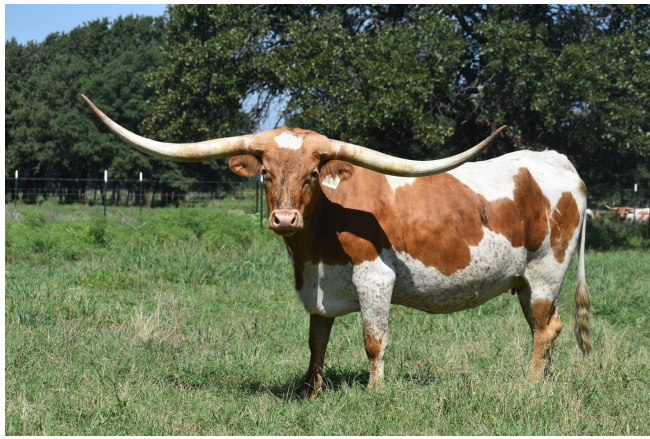

HR Rio Reb

Date of Birth: 09/12/2019
Breeder: Kent & Sandy Harrell
Owner: Kent & Sandy Harrell

Courtesy of Justin Rombeck

Heifer calf at side x Warlock HR born 9-17-24.

Total Horn: 95.0000 on 04/20/2024
TTT: 81.2500 on 04/20/2024
Right Base: 12.7500 on 04/20/2024
Left Base: 12.7500 on 04/20/2024
Composite: 201.7500 on 04/20/2024

HR Rio Reb

REBEL HR

RJF RIO NET WORTH TAG 229

WF COMMANDO

HR SLAM'S ROSE

JBR NET WORTH

HUBBELL'S RIO LINDA TAG 2

HUNTS COMMAND RESPECT