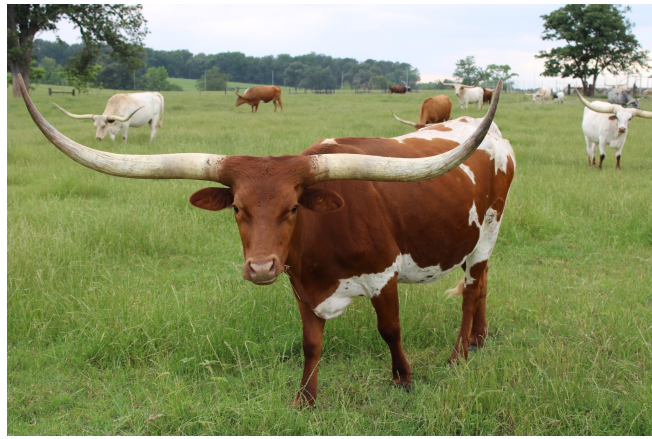

## JH RURAL KAT

**Date of Birth:** 06/28/2019  
**Registration 1:** CI324288  
**Sale Price:** \$  
**Breeder:** JUSTIN HANSEN  
**Owner:** COLD COPPER RANCH

Courtesy of Silver T Longhorns

Her dam produced a solid black bull before her and the bull before that was 43" at 12 months. This will turn out to be a great producing heifer, she is currently bred to Delta Lucky Ace 2021 HSC Ultimate Bull