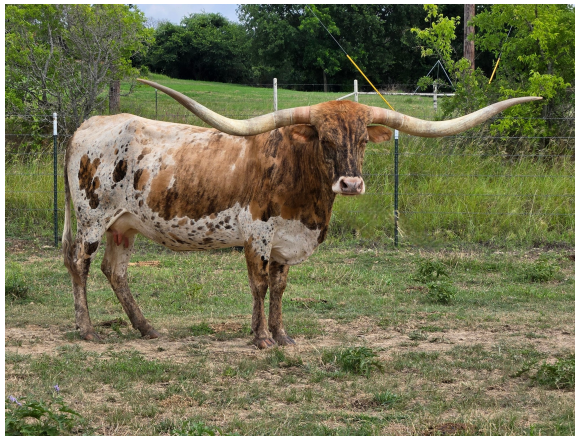

G1F ONE TUFF GINGER

Date of Birth: 05/13/2018
 Registration 1: CI319855
 Breeder: DAVID AND CHRISTINE RYLAND
 Owner: GENESIS 1 FARMS

Courtesy of Genesis 1 Farms

TTT: 95.1250 on 08/29/2024

G1F ONE TUFF GINGER

TUFF TRASH CHEX

CR JUST FROSTED CHEX

COWBOY TUFF CHEX

BL RIO TRASHA 927

J.R. Just Right

CR UNSTOPABULL CHEX
APPEAL

COWBOY CHEX

BL RIO CATCHIT