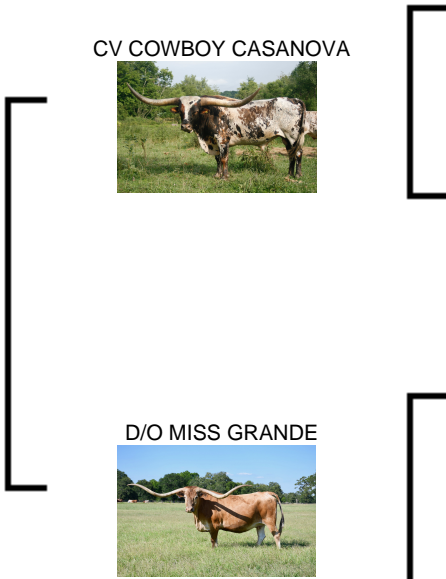

# HELM SERENADE

**Date of Birth:** 05/07/2020  
**Registration 1:** CI327851\*  
**Breeder:** Helm Cattle Company  
**Owner:** McEntire Farms

Courtesy of McEntire Farms

TTT: 77.2500 on 09/09/2024

HELM SERENADE

Stone Red 671

HELM Ariel 574

CV COWBOY CASANOVA

D/O MISS GRANDE

Hubbells 20 Gauge

SHR Majestic Mermaid

COWBOY CHEX

Smoky Roan