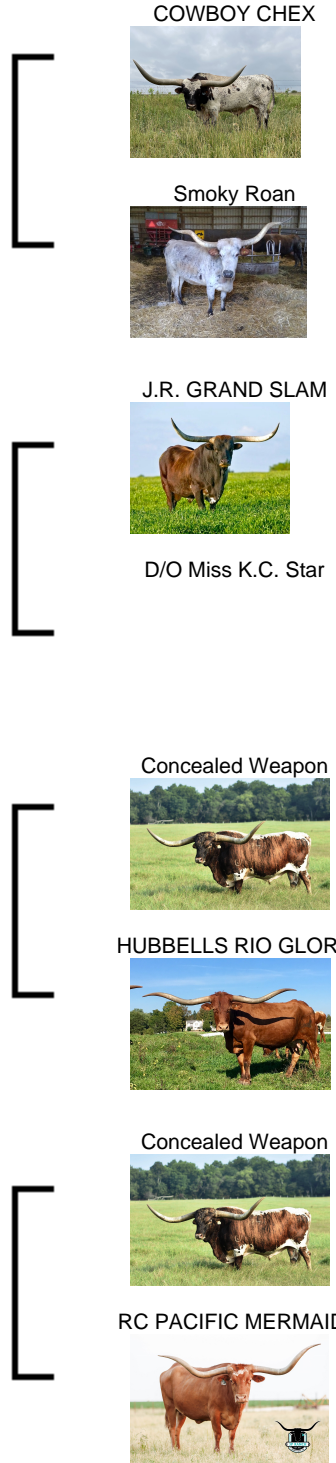

# HELM SERENADE

**Date of Birth:** 05/07/2020  
**Registration 1:** CI327851\*  
**Breeder:** Helm Cattle Company  
**Owner:** McEntire Farms

Courtesy of McEntire Farms

TTT: 77.2500 on 09/09/2024

HELM SERENADE

Stone Red 671

HELM Ariel 574

CV COWBOY CASANOVA

D/O MISS GRANDE

Hubbells 20 Gauge

SHR Majestic Mermaid

COWBOY CHEX

Smoky Roan