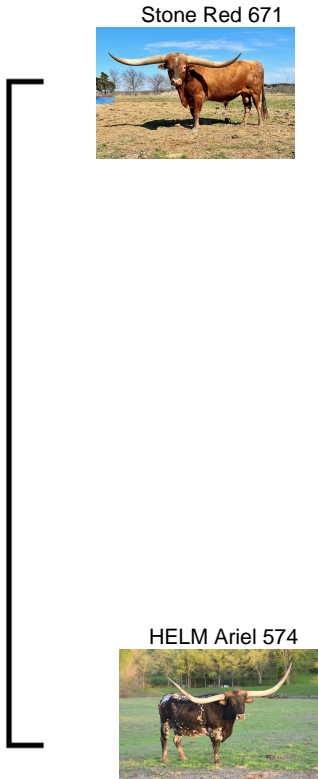

# HELM SERENADE

**Date of Birth:** 05/07/2020  
**Registration 1:** CI327851\*  
**Breeder:** Helm Cattle Company  
**Owner:** McEntire Farms

Courtesy of McEntire Farms

TTT: 77.2500 on 09/09/2024

HELM SERENADE

Stone Red 671

HELM Ariel 574

CV COWBOY CASANOVA

D/O MISS GRANDE

Hubbells 20 Gauge

SHR Majestic Mermaid

COWBOY CHEX

Smoky Roan