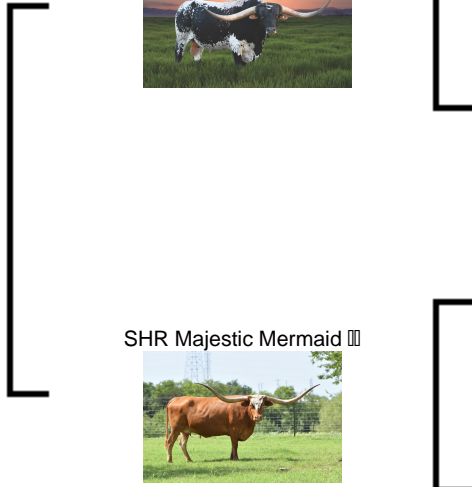

Stone Red 671

HELM Ariel 574

CV COWBOY CASANOVA

D/O MISS GRANDE

Hubbells 20 Gauge

SHR Majestic Mermaid

COWBOY CHEX

Smoky Roan