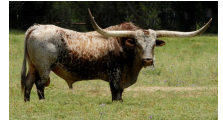

KDK LUCKY DUCKY

Date of Birth: 11/18/2019
Registration 1: CI324540
Breeder: Buckhorn Cattle Company
Owner: Fairlea Longhorn Ranches, LLC

Courtesy of Fairlea Longhorns

Lucky Ducky started out as an ugly duckling - pure white, small, and scrawny with mediocre early horn growth. She has matured into a beautiful heifer with a dappled gray and red spotted body, measuring 58 3/8" ttt on her 2nd birthday (tracking to be 88" ttt). Her dam is measured 83 1/4" at just 4 yrs 8 mos, and is sired by 95" ttt Patton HB

Maximus ST

B. C. LUCKY LADY

J.R. GRAND SLAM

Sunhaven Delta

703 RHF SHARP SHOOTER

102 TCC SHELLYS BLUE ROAN

JACK POT

585 HIGH PRIORITY