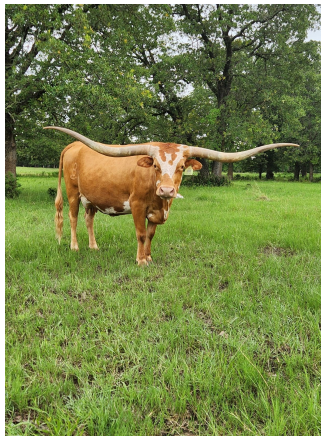

BAYOU GORGEOUS

Date of Birth: 08/18/2016
Registration 1: CI301120
Breeder: Dr Gene Berry
Owner: GILLILAND RANCH

Courtesy of Loomis Ranch

OCV'd; JHONES NEGATIVE; 87" TTT AT 6 YEARS WITH GREAT LATERAL HORN DIRECTION. COWS IN HER PEDIGREE INCLUDE TEXANA VAN HORNE(92"), WS RAINBOW(85"), and BAYOU GLAMOROUS(84"); SHE COMES WITH A BULL CALF AT SIDE BY TEXAS TUFF GLR(COWBOY TUFF CHEX-105"- X RM TOUCH N WHIRL PAT-95");WE ARE KEEPING HER HANGIN' TUFF HEIFER FOR REPLACEMENT. SHE IS OPEN TO

TTT: 92.7500 on 10/09/2024
Composite: 92.7500 on 10/09/2024

BAYOU GORGEOUS

RJF XCELERATOR

WS Amazon

JP RIO GRANDE

WS RAINBOW

STARLINER

TEXANA VAN HORNE