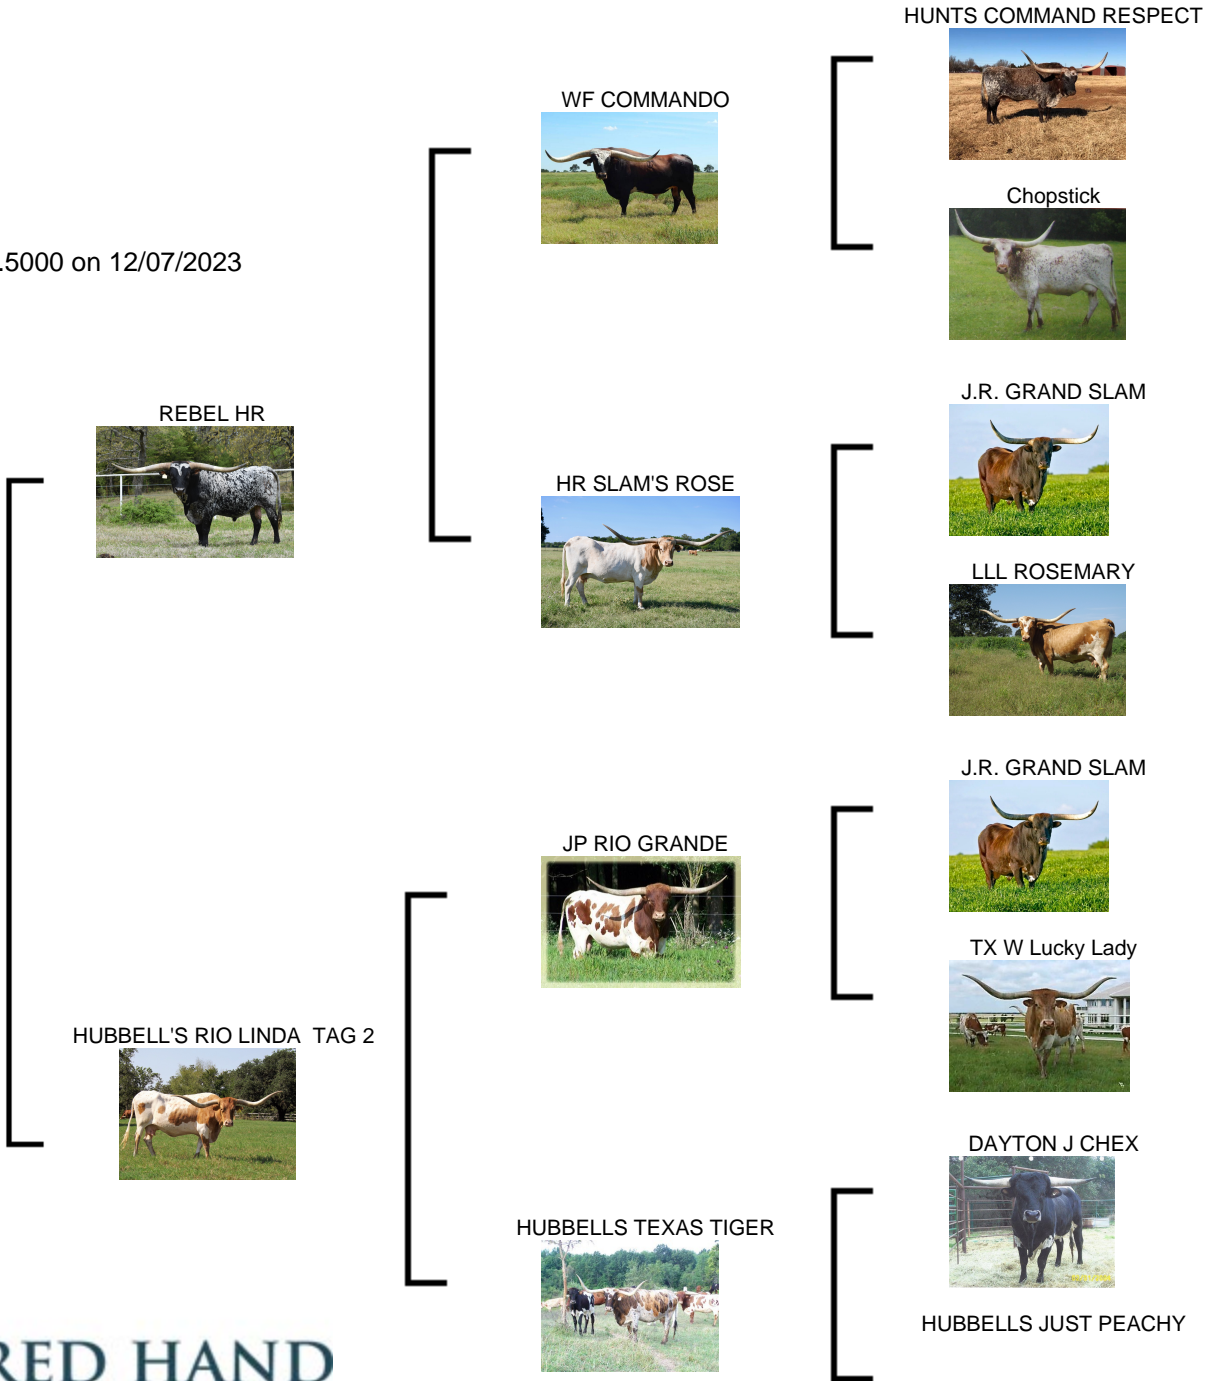

**PCL LUSTRE PEARL**

Date of Birth: 01/22/2020  
 Registration 1: CTI334024  
 Breeder: MICHAEL & PATRICIA MILLS  
 Owner: Big Creek Longhorns

Courtesy of Big Creek Longhorns

TTT: 66.5000 on 12/07/2023

PCL LUSTRE PEARL