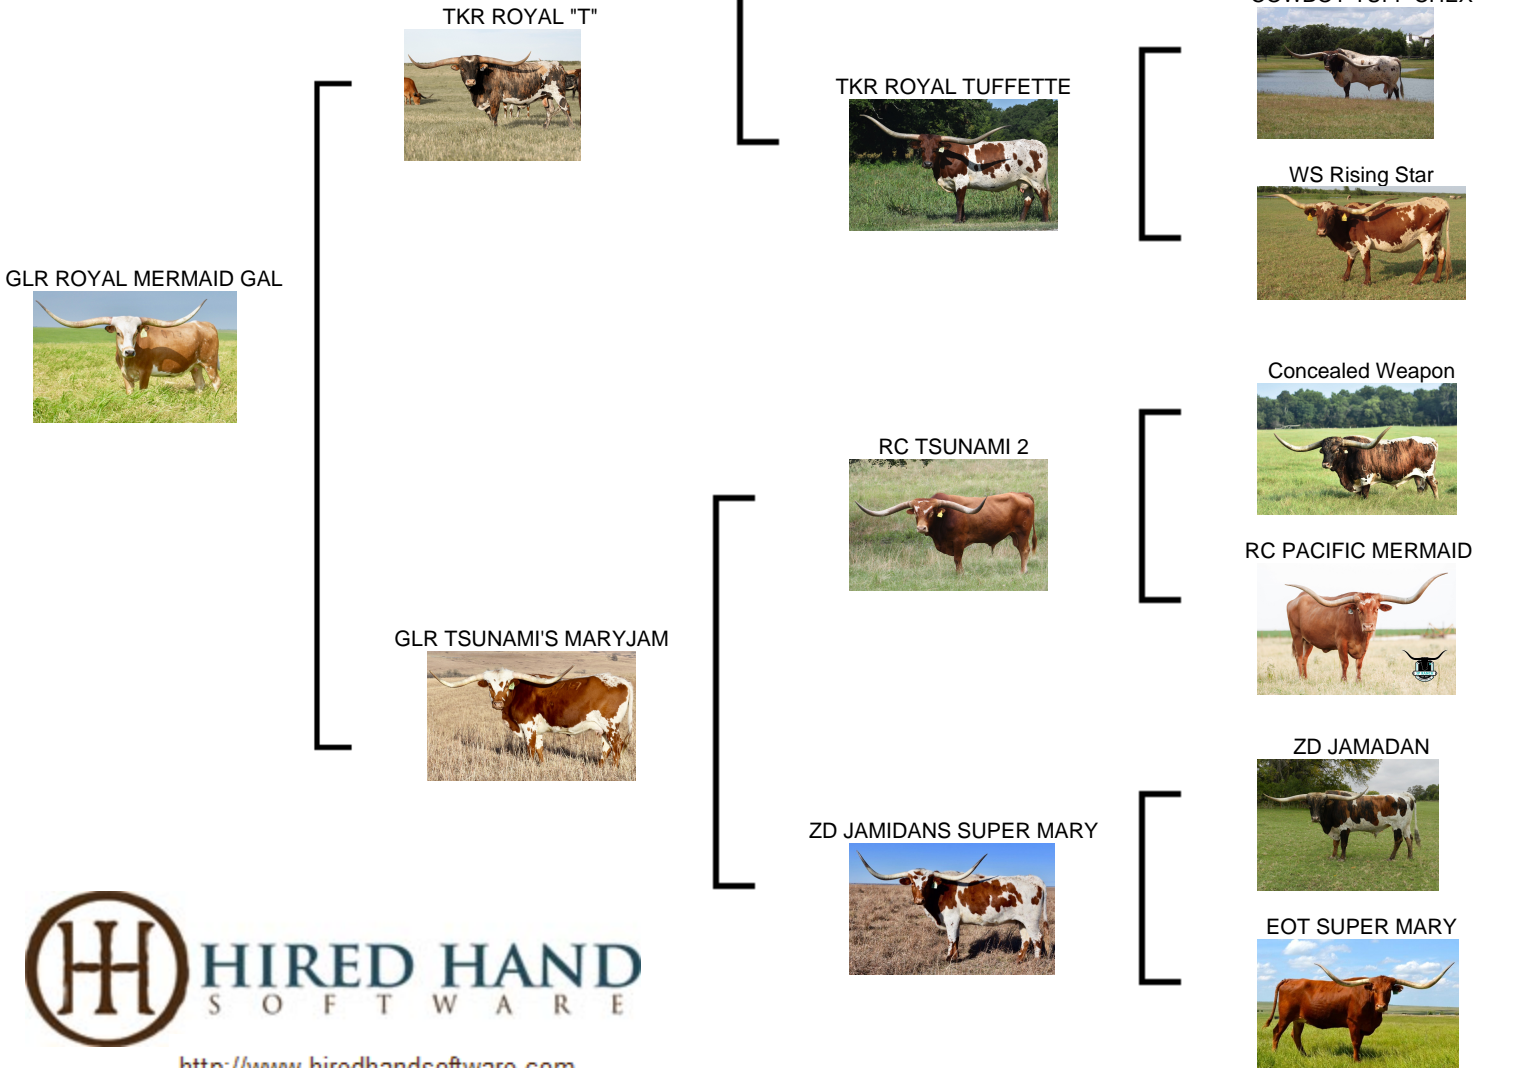

<http://www.hiredhandsoftware.com>