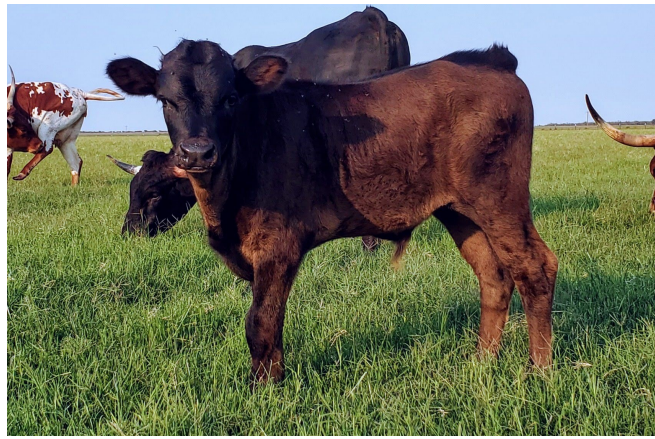

# RJCC ELVIS

Date of Birth: 07/18/2020

Courtesy of Arrowhead Cattle Company

RJCC ELVIS

RBR DARK COMMAND

ACC BOOTIFULL QUEST

RBR THE DUKE

MISTED OVER