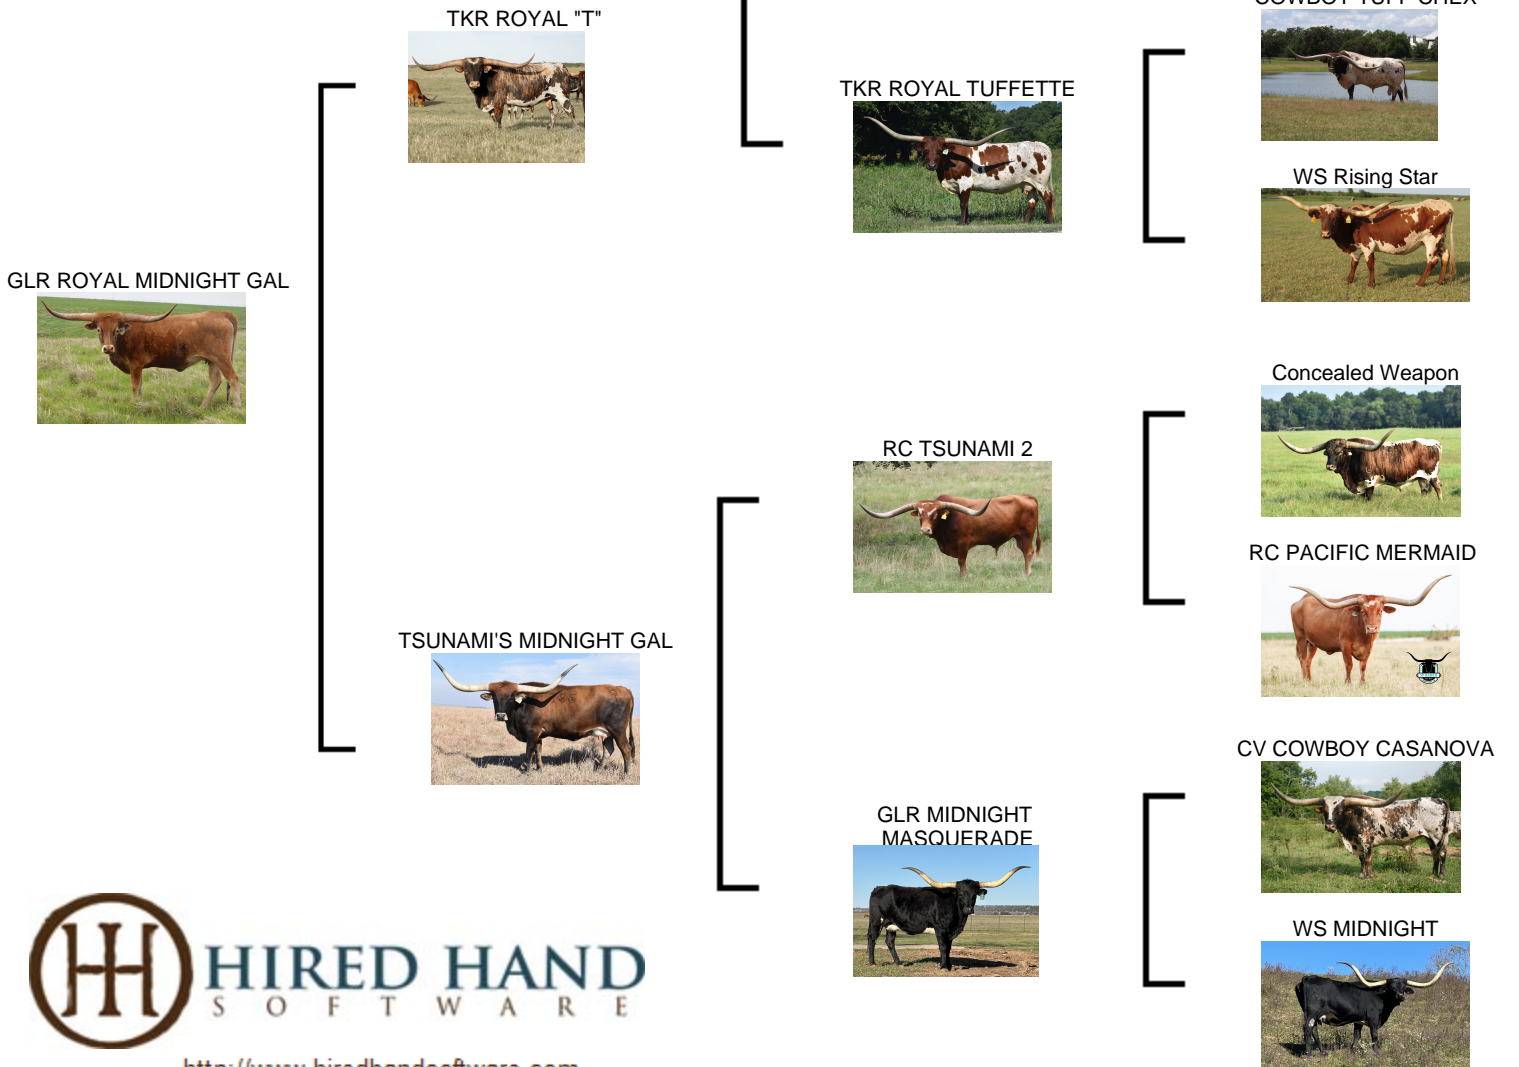

GLR ROYAL MIDNIGHT GAL

Date of Birth: 10/14/2020
Registration 1: CI326817
Breeder: GILLILAND RANCH
Owner: GILLILAND RANCH

Courtesy of Gilliland Ranch

3N1; THIS ROYAL T DAUGHTER HAS PRODUCED A VERY FLASHY HEIFER CALF (4-100";9-90";46-80") WITH AN INCREDIBLE PEDIGREE BY BLUE MOON GLR. SHE WAS IN HER MID-70'S BEFORE AGE 4. SHE COMES FROM THE WS MIDNIGHT MATERNAL LINE. SHE IS CONFIRMED 3M BRED BACK TO SHERIDAN GLR (MC HANGIN TUFF -101 X TSUNAMIS TUFF PEARL-98.5) www.gillilandranch.com

TTT: 74.0000 on 08/17/2024

<http://www.hiredhandsoftware.com>