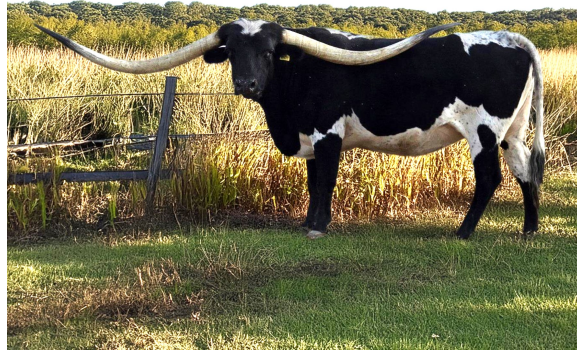

SADDLE JEWEL

Date of Birth: 06/07/2017
Registration 1: 277878
Registration 2: RFID: 840 003 263 427 787
Breeder: DCC
Owner: Landes/Bentwood/Whitlock/Gibbon S

Courtesy of Whitlock Longhorns

The Queen of Black & White! The longest horned True Black cow in the breed!

TTT: 100.3125 on 07/15/2024
Weight: 946.0000 on 11/12/2020

SADDLE JEWEL

DRAGON SMILE

SADDLE TRAMP 601

FOOTLOOSE 526

DRAG IRON

WINNING SMILE

Top Caliber