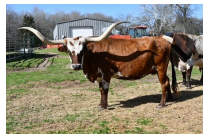

WR EMMA

Date of Birth: 05/01/2018
 Registration 1: CI311218
 Breeder: WILLIAMS RANCH
 Owner: WILLIAMS RANCH

Courtesy of Williams Ranch

TTT: 75.0000 on 10/24/2022

WR EMMA

PCC FRONT RUNNER

Silver Island

PCC RIM ROCK