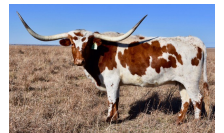

# GLR TEXANA ROYALE

**Date of Birth:** 03/22/2021  
**Registration 1:** CI331054  
**Breeder:** GILLILAND RANCH  
**Owner:** GILLILAND RANCH

Courtesy of Gilliland Ranch

THIS 2021 ROYAL T HEIFER IS ALREADY IN HER 70'S AND PROMISES TO HAVE A LOT MORE HORN. SHE IS DOUBLE BRED COWBOY TUFF CHEX WITH MANY 90" FEMALES IN HER PEDIGREE. TO FURTHER ENHANCE HER LINEBREEDING, SHE IS CONFIRMED BRED TO SHERIDAN GLR( MC HANGIN' TUFF-101 X TSUNAMIS TUFF PEARL(98.5"). THAT CALF WILL EITHER BE BOOM OR BUST. HOPEFULLY BOOM!

703 RHF SHARP SHOOTER

HR RIO ROSE

COWBOY TUFF CHEX

WS Rising Star

COWBOY TUFF CHEX

ETERNAL DIAMOND

Archer Texa

ZD JAMIDANS SUPER MARY