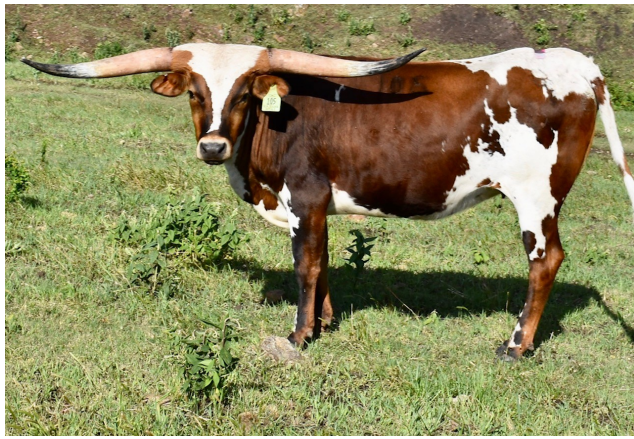

# GLR TEXANA ROYALE

**Date of Birth:** 03/22/2021  
**Registration 1:** CI331054  
**Breeder:** GILLILAND RANCH  
**Owner:** GILLILAND RANCH

Courtesy of Gilliland Ranch

THIS 2021 ROYAL T HEIFER IS ALREADY IN HER 70'S AND PROMISES TO HAVE A LOT MORE HORN. SHE IS DOUBLE BRED COWBOY TUFF CHEX WITH MANY 90" FEMALES IN HER PEDIGREE. TO FURTHER ENHANCE HER LINEBREEDING, SHE IS CONFIRMED BRED TO SHERIDAN GLR( MC HANGIN' TUFF-101 X TSUNAMIS TUFF PEARL(98.5"). THAT CALF WILL EITHER BE BOOM OR BUST. HOPEFULLY BOOM!