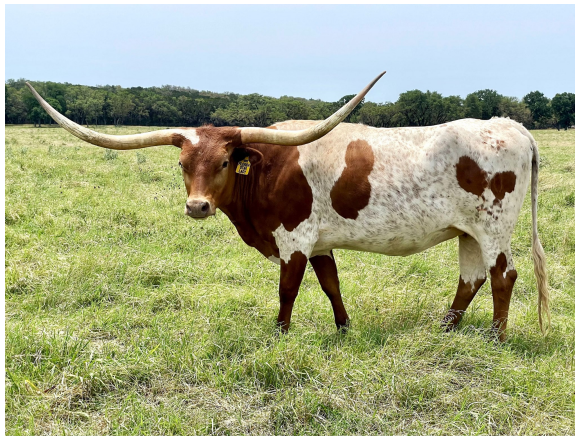

GF Florida Star Lady

Date of Birth: 08/30/2020
Registration 1: CI328484
Breeder: Rex & Sherese Glendenning
Owner: Struthoff Ranch

Courtesy of Struthoff Ranch

Red head with white slash on forehead, red neck, red legs, and red patches on white body

TTT: 79.2500 on 10/17/2024
Weight: 1140.0000 on 10/17/2024

GF Florida Star Lady

DRAG IRON

WS JAMAKIZM

SHADOWIZM

Jamoca

SHINING VICTORY

VICTORY LAP