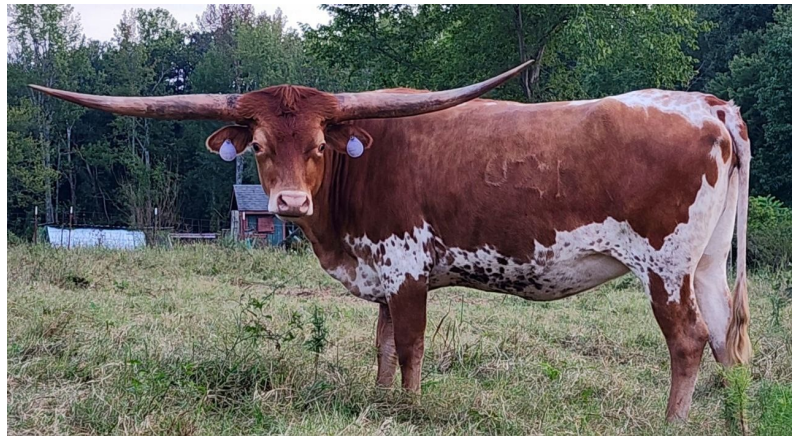

TUFF'S MOON DUST

Date of Birth: 04/16/2021
Registration 1: CI328696
Breeder: Longhorn 615
Owner: Longhorn 615

Courtesy of Longhorn 615

A gorgeous daughter of the great Dixie Dust, by Sweet Brindle Dust. On her sire's side, there's Cowboy Tuff Chex and Winning Smile. Talk about an exciting pedigree on a super sweet cow! 10- 80"+ animals in her pedigree.

TTT: 79.6250 on 11/08/2024
Weight: 687.0000 on 10/13/2022

TUFF'S MOON DUST

TUFF ROAD

RR DIXIE DUST

COWBOY TUFF CHEX

WINNING SMILE

RR Sweet Brindle Dust

RR Cover Girl 277