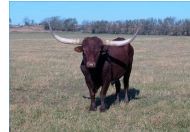

HR SLAM'S ROSE

MUJANDA EOT 13/7

Lezawe EOT 8E1 - Tag 30

HUNTS COMMAND RESPECT

Chopstick

J.R. GRAND SLAM

LLL ROSEMARY

JUMANGEE ET 58