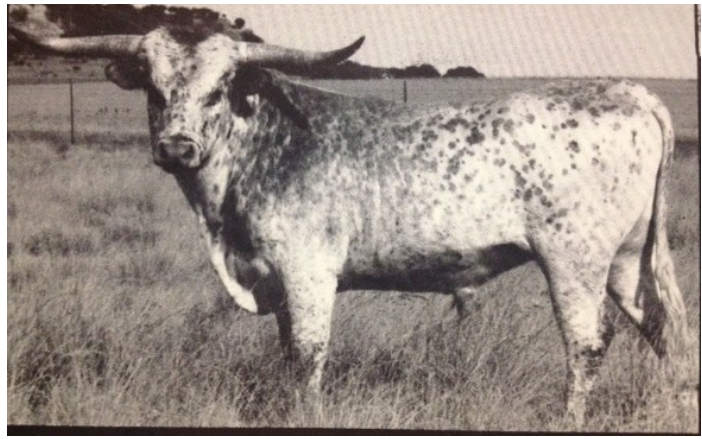

LORD CLASSIC

Date of Birth: 04/16/1980
Registration 1: BA8421
Breeder: Jerry V. Cook Ranch

LORD CLASSIC

CLASSIC

BEVO

BEAUTY

JEEPERS CREEPERS 351/3

Butler Texas Longhorn