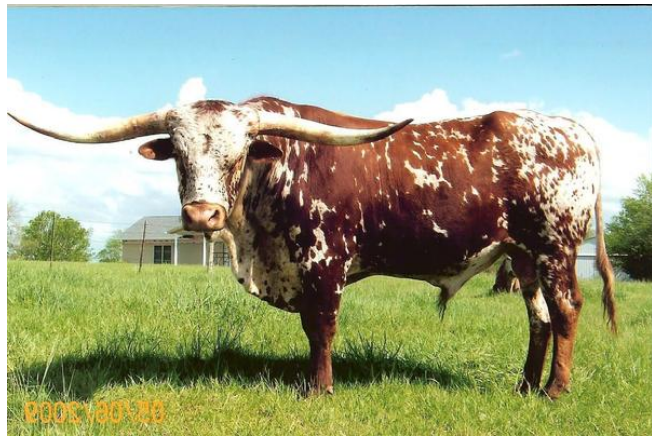

D/O SUNDANCE

Date of Birth: 05/10/2006
Registration 1: B75836
Owner: Oren & Dianna O'Dell

Courtesy of D/O Longhorns

D/O Sundance has outstanding size, color, and confirmation. His horns measured 72.75 T2T with 15.75 base on 7/3/12. He is AI certified. He has produced Horn Showcase Champion offspring.