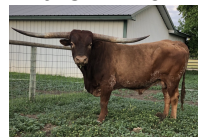

TEXANA HORNE UP