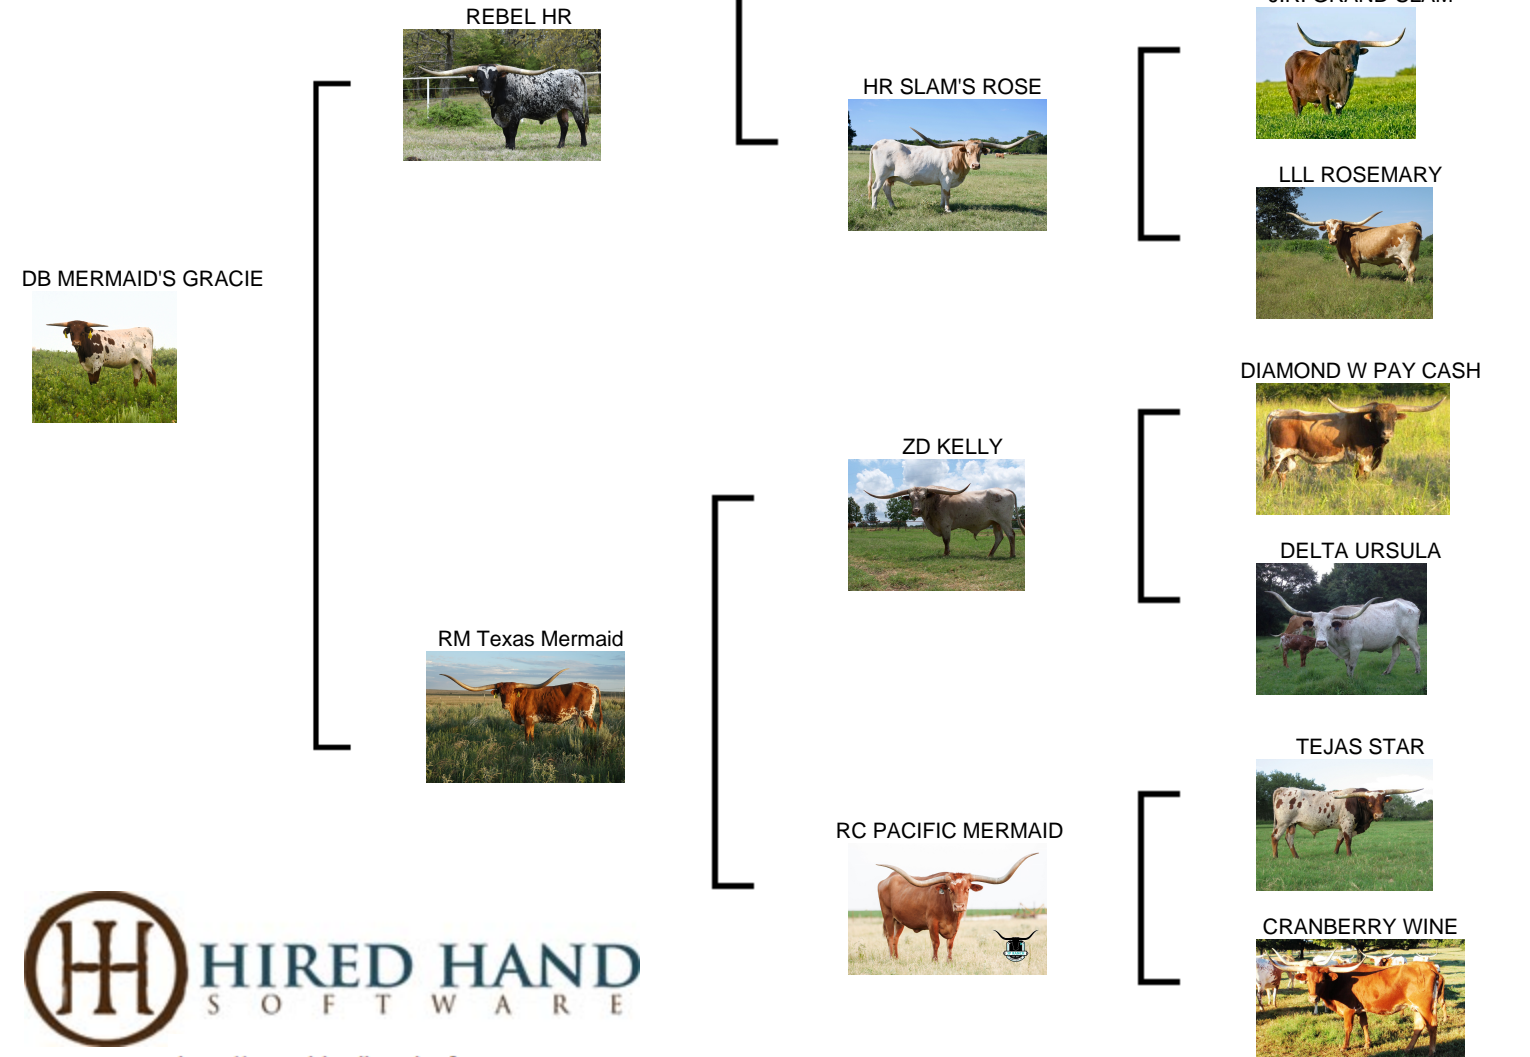

## DB MERMAID'S GRACIE

**Date of Birth:** 02/02/2022  
**Registration 1:** CTI340461  
**Breeder:** Double Dime Longhorns  
**Owner:** Twin Canyons Cattle Company

Courtesy of Diamond B Cattle

Gracie comes from two very productive longhorn lines. Neither need an introduction, but I add a few high points. Rebel, sire of HR Rosette, sold for a public record of \$700K. He also produces very correct females. Her dam is out of a genetic line that is leading the industry in production, RC Pacific Mermaid. Gracie's dam is nearing the 100" tt. She has a beautiful paint job, and ready to grace new pastures.

**TTT:** 52.5000 on 05/29/2024  
**Weight:** 796.0000 on 03/12/2024

<http://www.hiredhandsoftware.com>