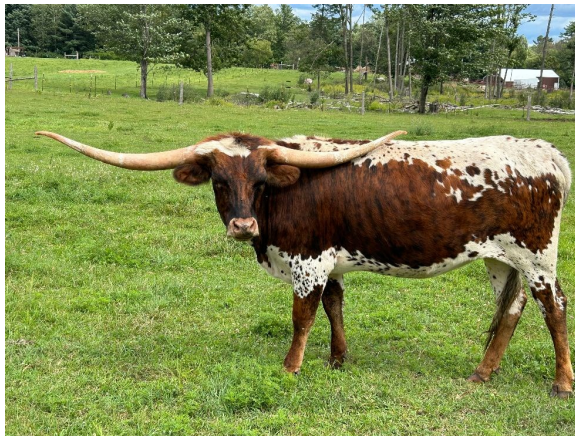

HL Kylee

Date of Birth: 05/16/2022
Breeder: Hudson Longhorns
Owner: Hudson Longhorns

Courtesy of 5D Ranch

As fate would have it, no pun intended, HL Tempting Fate broke 4" of horn on 7/21. HL Kylee is a beautiful brindle heifer w/ swept back, twisty horn out of a twisty horn Sniper daughter. Her half sister, HL Lizzy Ann is a staple in the Laid Back Ranch program & Kylee has very similar horn direction. We know it's hard to make a substitution, but this heifer is one anyone can truly appreciate.