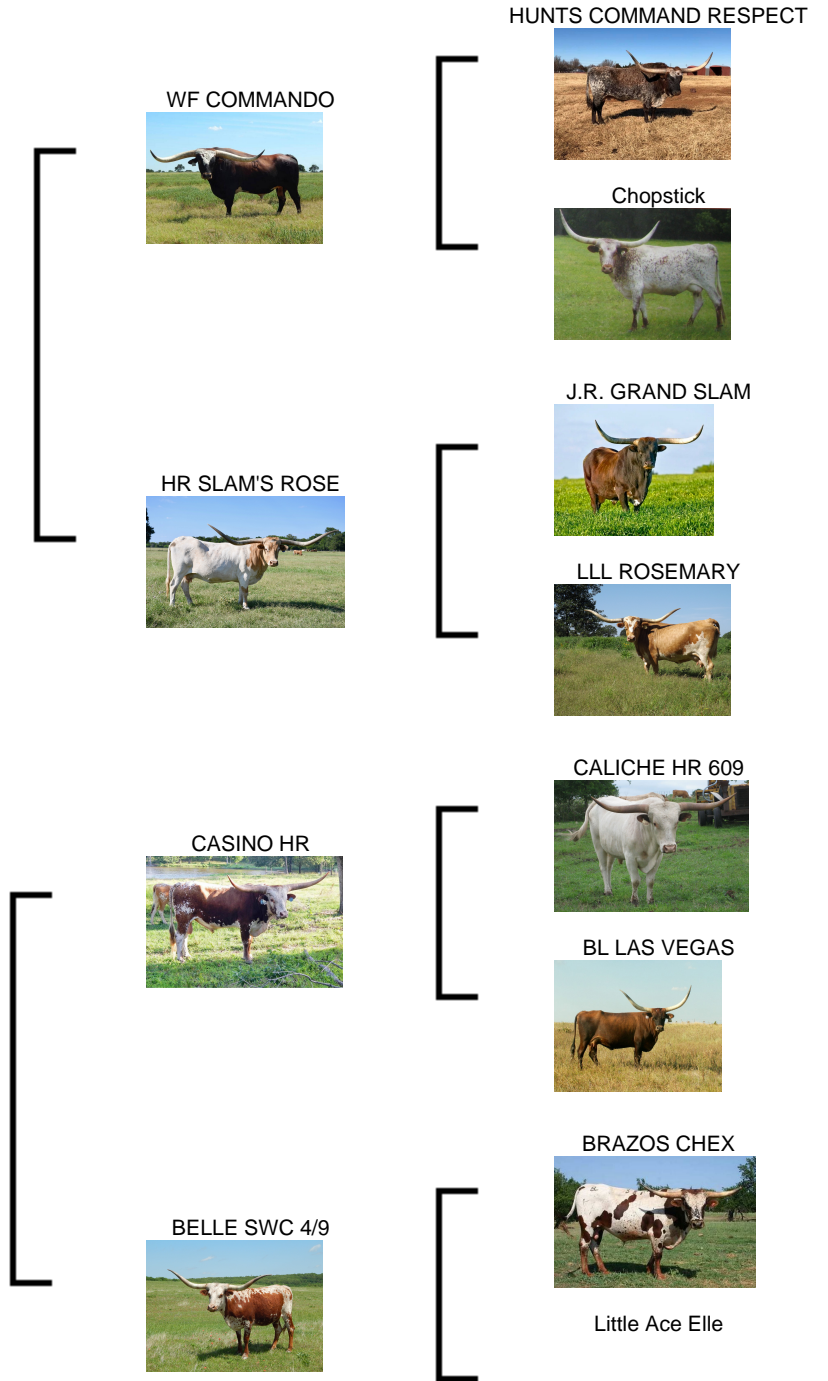

HR Fancy Reb

Date of Birth: 04/04/2018
Registration 1: CI316676
Breeder: Kent and Sandy Harrell
Owner: Terry and Sherri Adcock

Courtesy of Justin Rombeck

80.25" TTT HR Fancy Reb is exactly that - a beautiful, smooth HR Rebel daughter out of the butler cow, HR Fancy. And the genetics of that combination clicked!

Total Horn: 56.0000 on 04/21/2020
TTT: 80.2500 on 10/24/2024
Right Base: 10.5000 on 04/21/2020
Base: 10.0000 on 11/26/2019

HR Fancy Reb

REBEL HR

HR FANCY (BUTLER COW)

WF COMMANDO

HR SLAM'S ROSE

CASINO HR

BELLE SWC 4/9

HUNTS COMMAND RESPECT

Chopstick

J.R. GRAND SLAM

LLL ROSEMARY

CALICHE HR 609

BL LAS VEGAS

BRAZOS CHEX

Little Ace Elle