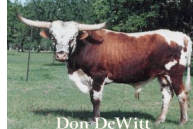

D-H DONNOVAN

Date of Birth: 03/13/2006
 Owner: Rocking O Longhorns

Courtesy of Rocking O Longhorns

TTT: 66.5000 on 05/01/2009

Crown's Classic Shadow

D-H DONNOVAN

SWEET DONNA

CROWN ROYAL 007

SK CLASSY EXPRESS

DON DEWITT

BART'S SWEETHEART

PHENOMENON

BET I CAN

FEDERAL EXPRESS

ROE'S MT CLASSY 3/8

DON JUAN OF CHRISTINE