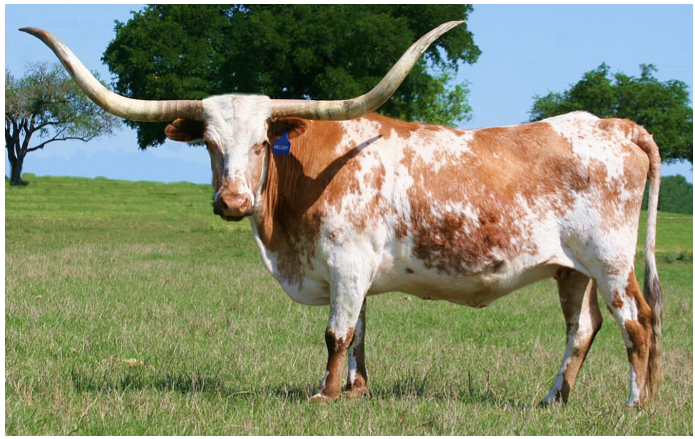

**MELODY DIXIE**

**Date of Birth:** 04/04/1997  
**Registration 1:** C180681  
**Breeder:** E & D Ranch  
**Owner:** Lazy L Longhorns

Courtesy of Lazy L Longhorns

**Total Horn:** 91.2500 on 10/09/2009  
**TTT:** 75.5000 on 10/09/2009  
**Composite:** 190.6250 on 10/09/2009

MELODY DIXIE

DIXIE JOKER

DIXIE RULER

Dixie Ruler

BOLD RULER

DOHERTY 698

MONARCH 103

Delta Flower