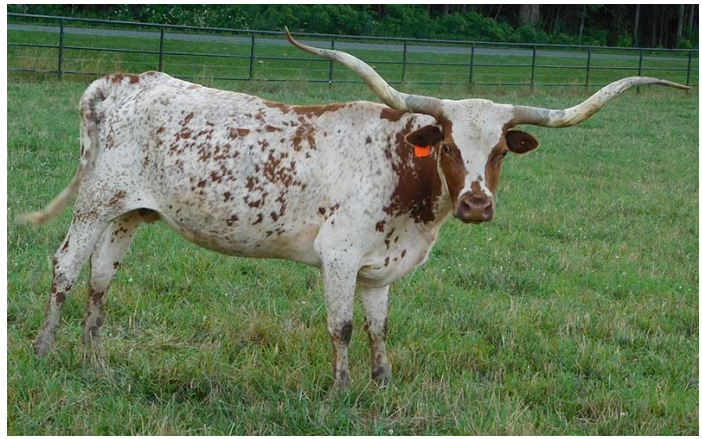

**SUPER BLADE**

Date of Birth: 05/18/2004  
 Registration 1: I-241367  
 Sale Price: \$  
 Breeder: DCC  
 Owner: GREG KOTT

Courtesy of Greg Kott

TTT: 67.0000 on 11/08/2018

SUPER BLADE

SUPER BOWL

Sena Blade

SUPERMAN

SENATOR

Rose Blade

OVERWHELMER

SHE'S A SUPER LADY

BOUNCER

Kingly Blend

OVERWHELMER

Classic Reflection

BAR M DON ABRAHAM 3/0

Rangers Rose