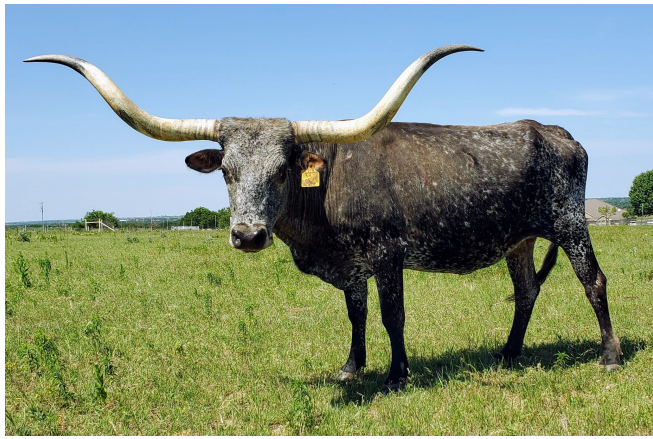

**BS JUISACHES LADY**

**Date of Birth:** 12/15/2007  
**Registration 1:** C254295  
**Breeder:** Bow Carpenter  
**Owner:** Arrowhead Cattle Company

Courtesy of Arrowhead Cattle Company

**Total Horn:** 69.0000 on 04/11/2011  
**TTT:** 70.3750 on 01/14/2022  
**Base:** 12.0000 on 04/11/2011