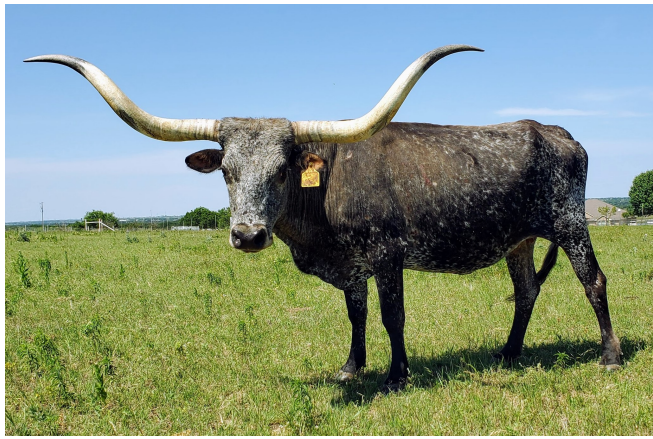

BS JUISACHES LADY

Date of Birth: 12/15/2007
Registration 1: C254295
Breeder: Bow Carpenter
Owner: Arrowhead Cattle Company

Courtesy of Arrowhead Cattle Company

Total Horn: 69.0000 on 04/11/2011
TTT: 70.3750 on 01/14/2022
Base: 12.0000 on 04/11/2011