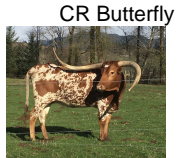

CR Butterfly

Date of Birth: 12/08/2009
Registration 1: CAI269896
Breeder: RC Larson Longhorns
Owner: Alexandra Dees

Courtesy of RC Larson Longhorns AI & Embryo Services

Total Horn: 78.7500 on 10/06/2012
TTT: 65.0000 on 12/02/2014