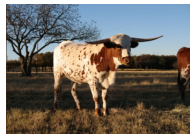

RCR SEBASTIANS RACIE

Date of Birth: 04/21/2008
Registration 1: CI261861
Registration 2: 271323
Breeder: Roger Greer
Owner: Brent & Cindy Bolen

TTT: 93.0000 on 10/17/2023
Composite: 93.0000 on 10/17/2023

Racie

Cleo 03

<http://www.hiredhandsoftware.com>