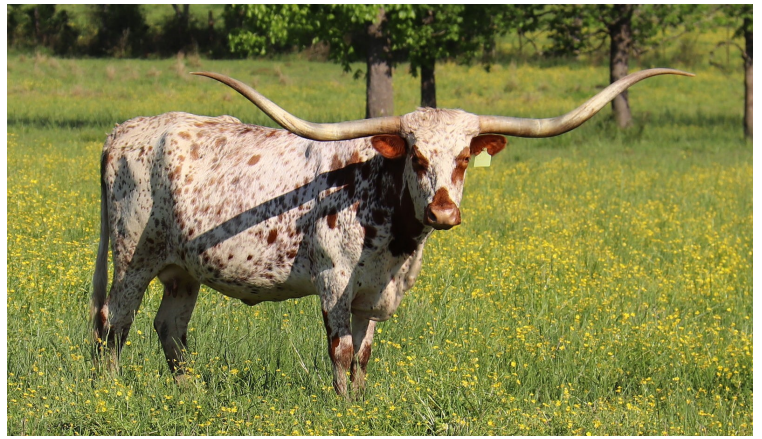

RCR SEBASTIANS RACIE

Date of Birth: 04/21/2008
 Registration 1: CI261861
 Registration 2: 271323
 Breeder: Roger Greer
 Owner: Brent & Cindy Bolen

Courtesy of Bolen Longhorns

TTT: 93.0000 on 10/17/2023
 Composite: 93.0000 on 10/17/2023