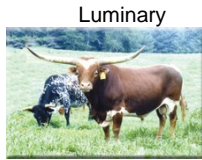

LTL Pretty Penny

Date of Birth: 05/01/2003
 Registration 1: C229135
 Sale Price: \$

TTT: 87.5625 on 12/11/2020

Luminary

L PHENOMENON PENNY

COACH

ACE'S ZOLA ROSE

PHENOMENON