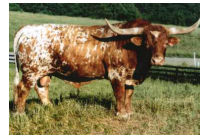

WIN GLASS

Date of Birth: 04/21/2004
 Registration 1: 241013
 Breeder: DCCI
 Owner: Dreamwood Farms

Courtesy of DCCI

TTT: 74.8750 on 05/17/2022

WIN GLASS

WINCHESTER

ROSE COLORED GLASSES

GIZMO