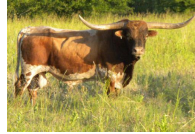

TTT: 81.2500 on 05/24/2017

SHR ABIGAIL KELLY

ZD KELLY

DIAMOND W PAY CASH

DIAMOND W PAY CHEX

Diamond W 9811

DELTA URSULA

TABASCO