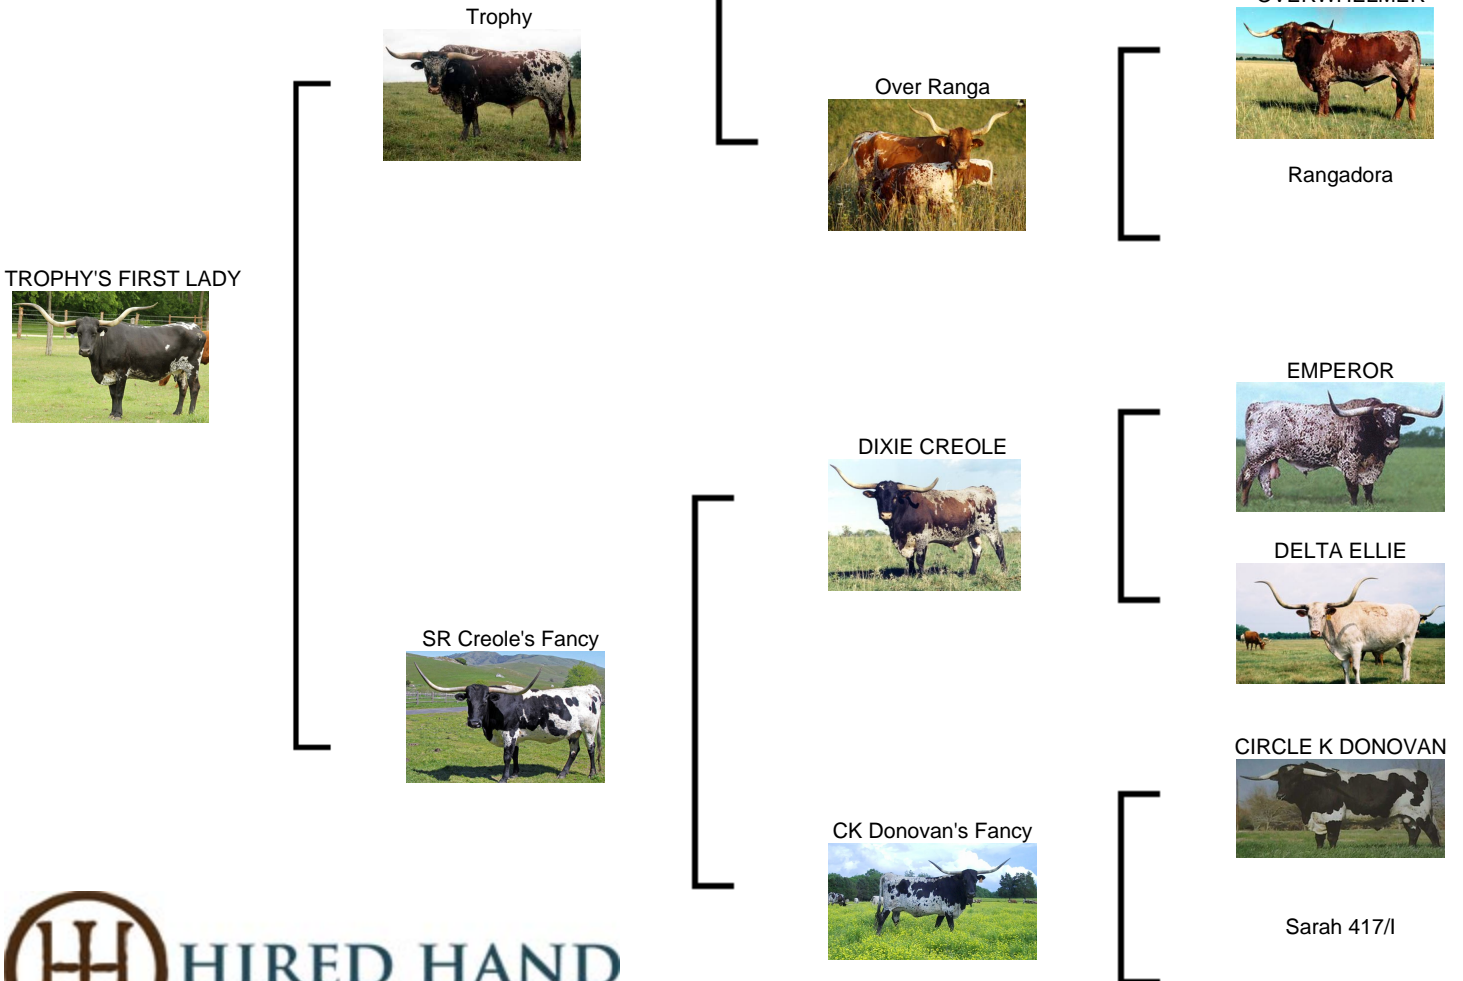

TROPHY'S FIRST LADY

Date of Birth: 11/15/2000
Registration 1: C235659
Breeder: Allen, Don & Patricia
Owner: Bobby Dube

This big, black and white cow is a real standout. Her triple twisty horns are over 78" TTT and 93" of total horn. Her calves are great and she produces a lot of heifers. Her entire pedigree are big horned longhorns.

Total Horn: 94.0000 on 09/01/2015
TTT: 79.3750 on 09/30/2016

<http://www.hiredhandsoftware.com>