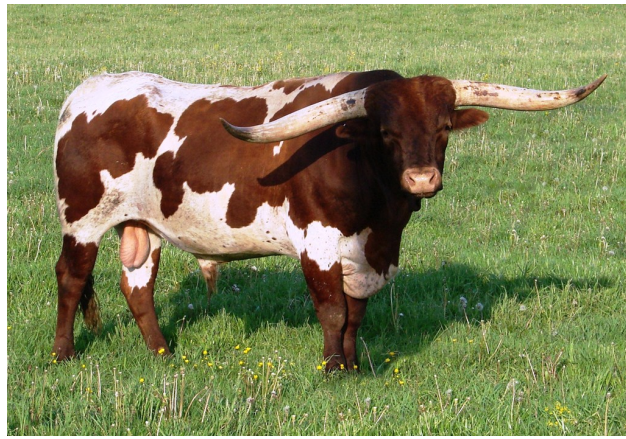

M.C. BIG BEN

Date of Birth: 04/15/2008
 Registration 1: BAI80325*
 Breeder: Brian & Mary Stahl

TTT: 67.8750 on 04/17/2014
 Weight: 2020.0000 on 10/02/2014

M.C. BIG BEN

M.C. SUPER REX

SUPER BOWL

SUPERMAN

Bouncer Blend