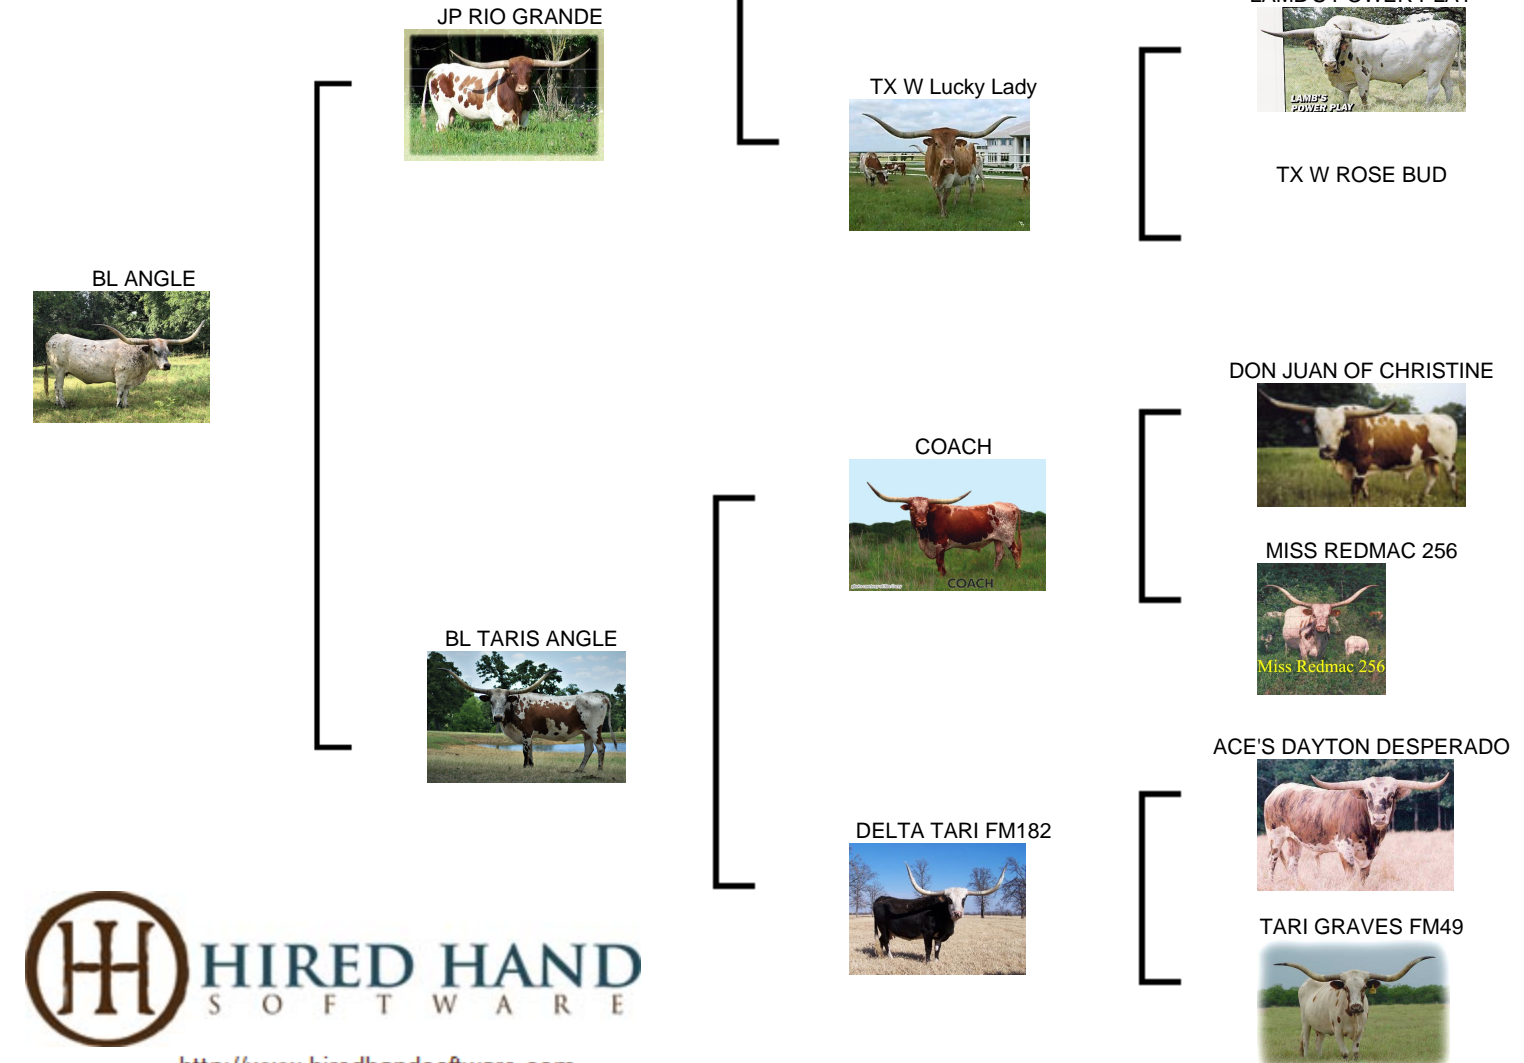

# BL ANGLE

**Date of Birth:** 01/21/2007  
**Registration 1:** CI245255  
**Breeder:** Bob Loomis  
**Owner:** Timber Creek Longhorns

Courtesy of Timber Creek Ranch

This gorgeous, big cow came from Bob Lommis's "A" pasture. She has had four outstanding Cowboy Chex calves for us, DC Cowboy's Angel who won her class at the 2012 LWC, Cowboy Grande, who won his class at the 2012 Horn Showcase and her 2013 bull calf who may be her best calf yet. She is over 84" TTT and still growing". She is very muscular and strong and she passes this trait on to all her offspring.

**Total Horn:** 102.0000 on 04/04/2017  
**TTT:** 87.7500 on 08/09/2020  
**Composite:** 202.7500 on 01/21/2015

<http://www.hiredhandsoftware.com>