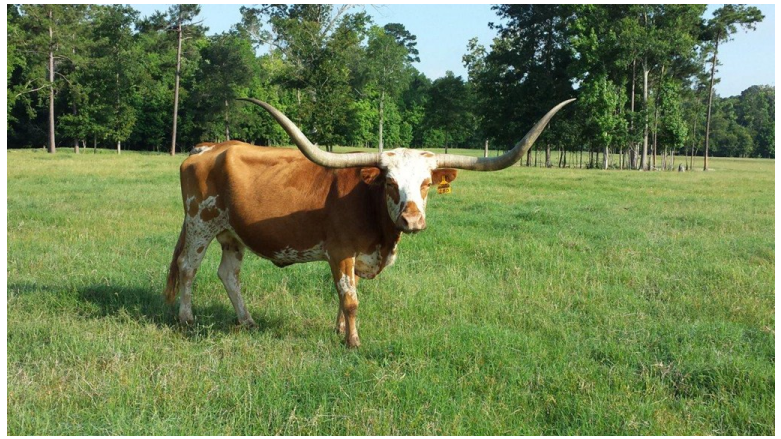

CB TARISTAR

Date of Birth: 11/20/2002
Registration 1: C217468
Breeder: Craige Bottorff
Owner: Azinger / Flowers

Courtesy of lazyranch.org

DIED WINTER 2014. This is one of our favorite cows. We currently have a young heifer out of Rocketman and 2 young bulls out of Clear Win in the pasture to help replace her.