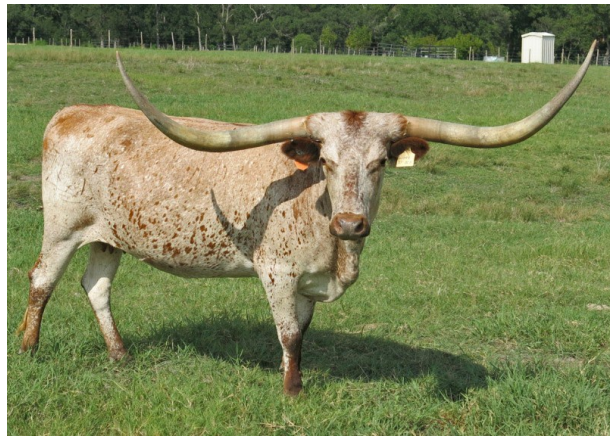

Work It BCB

Date of Birth: 05/12/2008
Registration 1: C1258006
Breeder: Brent Bolen
Owner: Deer Creek Longhorns

From great pedigree and Bolen breeding. Big, colorful, great producer. She is over 100" Total Horn and will be over 200" Composite horn! Has produced a number of great looking heifers. This is a front pasture cow in every regard. Turns heads every time breeders see her.