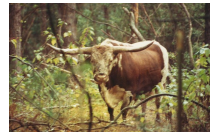

AWESOME SUMAC

Date of Birth: 01/20/2008
Registration 1: 250097
Sale Price: \$
Breeder: Mountain Creek Longhorns
Owner: Alexandra Dees

Courtesy of CR Longhorns

Gorgeous huge Grand Slam daughter. Sweet and easy to be around. Bred to Casanova's Rough Rider for a 2018 calf. Consigned to the Horn Showcase Sale in Lawton, OK in Oct. Confirmed bred via blood test. Tested John's negative.

TTT: 78.5000 on 09/13/2017

AWESOME SUMAC

J.R. GRAND SLAM

DELTA CREAM PUFF

GUNMAN

J.R. SEQUENTIAL

EMPEROR

Delta Countess

GF G-MAN

SIZZLE

JUMP SHOT

J. R. SEQUENCE

OVERWHELMER

Ranger's Measles

DIXIE HUNTER

3S Lady Red