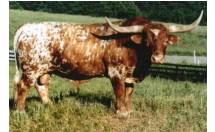

Unchecked

WINCHESTER

Center Fold

SENATOR

GOOD FRIDAY

VJ TOMMIE (AKA UNLIMITED)

VJ LOUISE

GIZMO