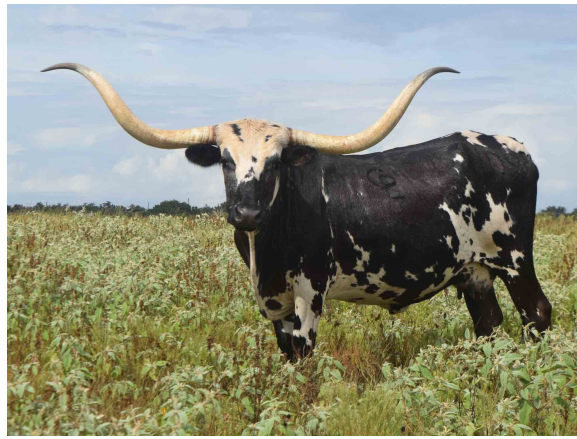

**RAE OF LIGHT COWGIRL CPL**

Date of Birth: 05/23/2011  
 Breeder: Commanders Place Longhorns

Courtesy of Rocking O Longhorns

Fancy black and white heifer.

TTT: 72.0000 on 07/17/2020

FIRST COMMAND CPL

Top Caliber