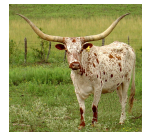

DELTA LADY BUG