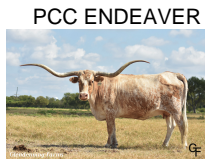

J. R. SUPER SHOT

C.R. Cinderella