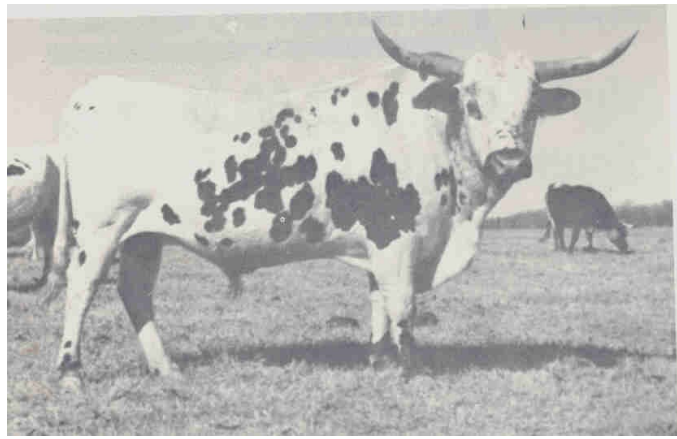

**PAPPY 'L'**

Date of Birth: 03/01/1973  
Registration 1: B1738  
Breeder: NO MEMBER  
Owner: HARMON M. KNIGHT

PAPPY 'L'

THOMAS

Butler Texas Longhorn

Butler Texas Longhorn