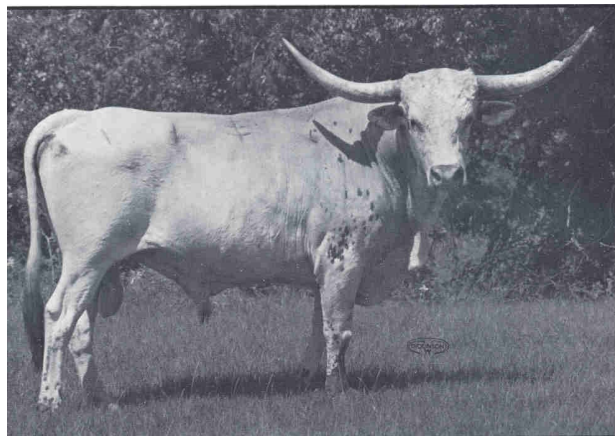

REVEILLE

Date of Birth: 01/01/1974
Registration 1: B3677
Breeder: PAULINE & WYLIE H. RUSSELL
Owner: EDWARD B. STEPHENSON

REVEILLE

BEVO

BEAUTY

Butler Texas Longhorn

Butler Texas Longhorn

Butler longhorn BW664