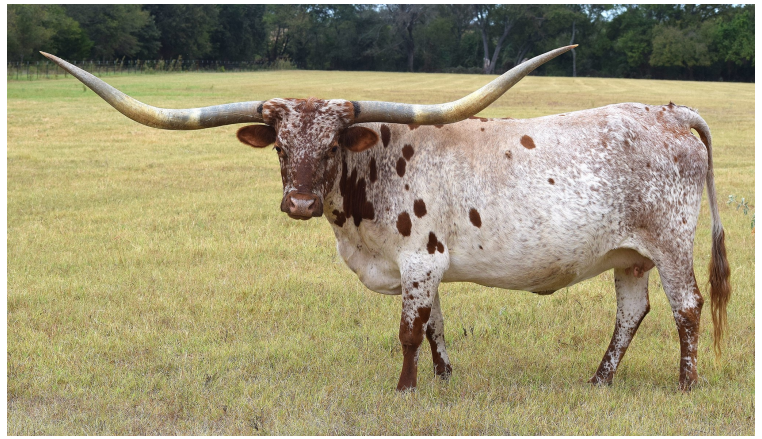

**BL SAGE HEN 641**

**Date of Birth:** 10/07/2006  
**Registration 1:** C245239  
**Registration 2:** EID TAG 840003227974476  
**Breeder:** LOOMIS LONGHORNS  
**Owner:** BO BAKER

Courtesy of TL Longhorns